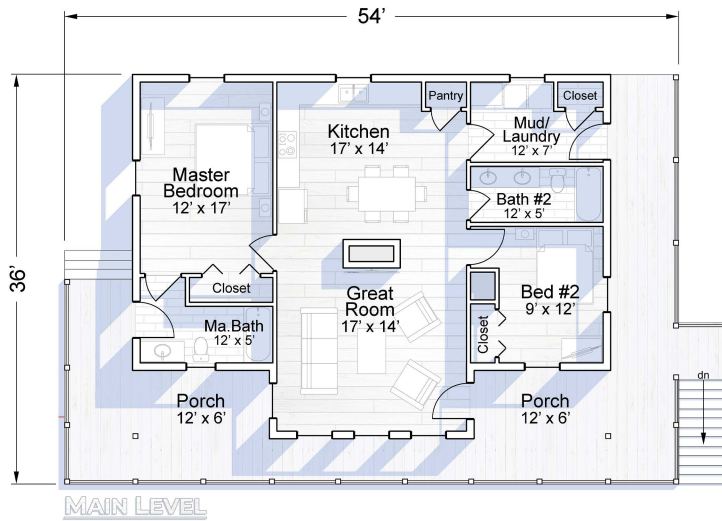

The BUTTERFLY HOLLOW

House Features

- 2 Bedrooms
- 2 Bathrooms
- Large Master Suite
- Open Living Area
- Central Fireplace
- Vaulted Ceilings w/Timber Accents
- Large Great Room Windows

Heated SqFt

Main Level - 1200

Total

1200

UnHeated SqFt

- Covered Porch - 72
- Covered Porch - 72
- Open Deck Area - 492

Front Elevation

Right Elevation

Rear Elevation

Left Elevation