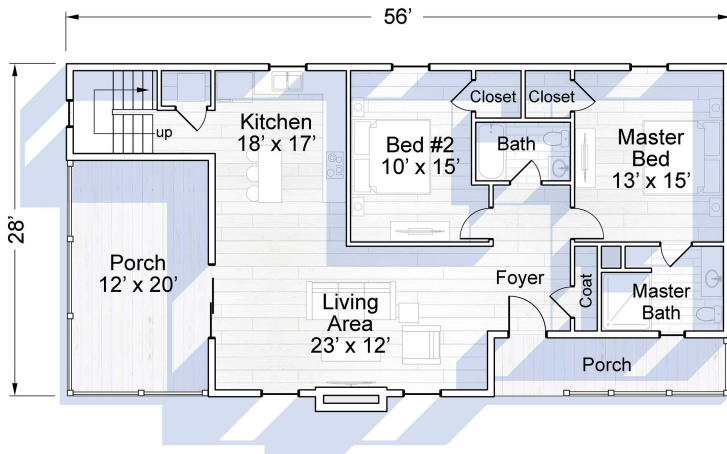

The CAST-AWAY Cabin

House Features:	2 Bedrooms	2 Bathrooms	340 SqFt of Porches
Heated Square Feet:	Main - 1228	Upper - 368	Total - 1596

Front Elevation

Right Elevation

Rear Elevation

Left Elevation

elite crete
LOG & TIMBER HOMES