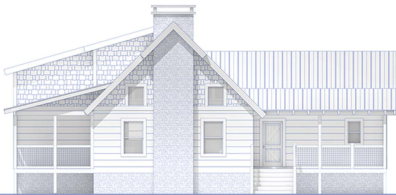

The CAST-AWAY Cabin

House Features:	2 Bedrooms	2 Bathrooms	340 SqFt of Porches
Heated Square Feet:	Main - 1228	Upper - 368	Total - 1596

Front Elevation

Right Elevation

Rear Elevation

Left Elevation

elite crete
LOG & TIMBER HOMES