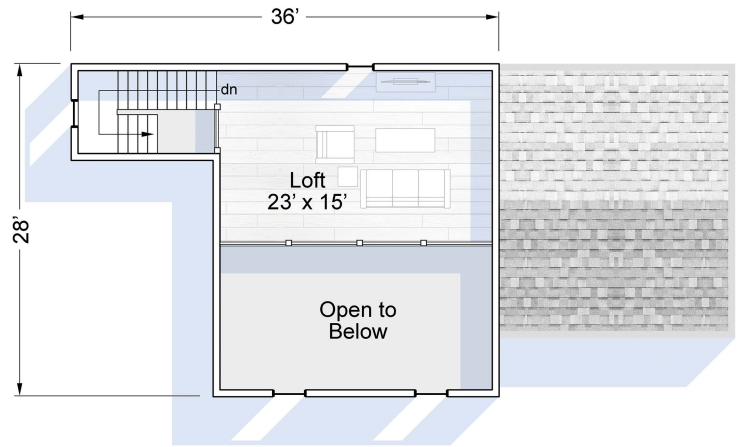

The CAST-AWAY Cabin

House Features:	2 Bedrooms	2 Bathrooms	340 SqFt of Porches
Heated Square Feet:	Main - 1228	Upper - 368	Total - 1596

Front Elevation

Right Elevation

Rear Elevation

Left Elevation

elite crete
LOG & TIMBER HOMES