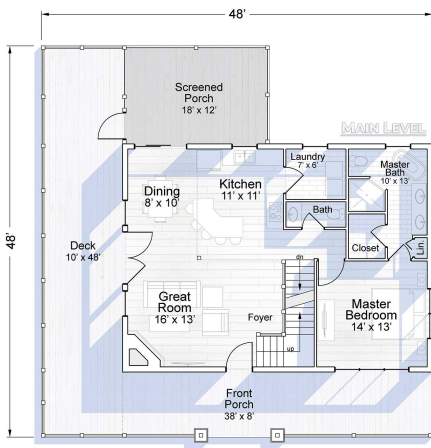

WHATAVIEW & Privacy Too

House Features
 3 Beds - 3 1/2 Baths
 Main Level Master Suite
 Full Story Window Wall
 Open Concept Living Areas
 Lofted Rec Area
 Lower Level Rec Area
 Lower Level Wet Bar

Heated SqFt
 Main Level - 1064
 Upper Level - 606
 Lower Level - 1064
Total
 2734

UnHeated SqFt
 Front Porch - 304
 Deck (Uncovered) - 480
 Screened Porch - 168
 Patio (Lower) - 280
Total
 1722

Front Elevation

Right Elevation

Rear Elevation

Left Elevation

elite crete
 LOG & TIMBER HOMES