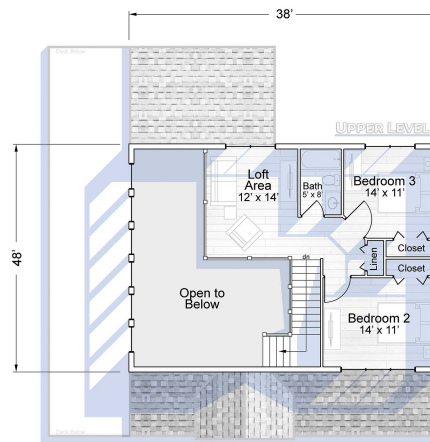

WHATAVIEW & Privacy Too

House Features
 3 Beds - 3 1/2 Baths
 Main Level Master Suite
 Full Story Window Wall
 Open Concept Living Areas
 Lofted Rec Area
 Lower Level Rec Area
 Lower Level Wet Bar

Heated SqFt
 Main Level - 1064
 Upper Level - 606
 Lower Level - 1064
Total
 2734

UnHeated SqFt
 Front Porch - 304
 Deck (Uncovered) - 480
 Screened Porch - 168
 Patio (Lower) - 280
Total
 1722

Front Elevation

Right Elevation

Rear Elevation

Left Elevation

elite crete
 LOG & TIMBER HOMES