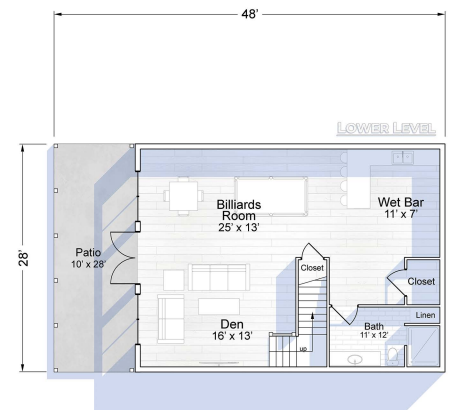

WHATAVIEW & Privacy Too

House Features
 3 Beds - 3 1/2 Baths
 Main Level Master Suite
 Full Story Window Wall
 Open Concept Living Areas
 Lofted Rec Area
 Lower Level Rec Area
 Lower Level Wet Bar

Heated SqFt
 Main Level - 1064
 Upper Level - 606
 Lower Level - 1064
Total
 2734

UnHeated SqFt
 Front Porch - 304
 Deck (Uncovered) - 480
 Screened Porch - 168
 Patio (Lower) - 280
Total
 1722

Front Elevation

Right Elevation

Rear Elevation

Left Elevation

elite crete
 LOG & TIMBER HOMES