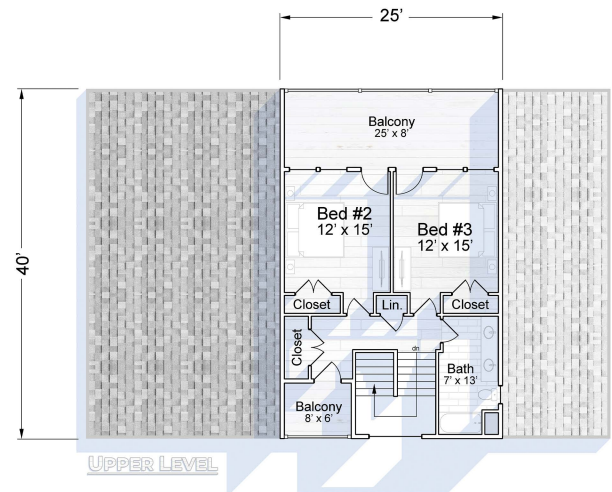

The LITTLE RIVER Cabin

House Features
 3 Bedrooms
 2 1/2 Bathrooms
 Upper & Lower Rec Area
 Open Living Area
 Master on Main Level
 Pull-Through Garage

Heated SqFt
 Main Level - 1588
 Upper Level - 654

Total
 2242

UnHeated SqFt
 Front Porch - 48
 Rear Porch (Main) - 226
 Side Porch (Main) - 230
 Balcony (Front) - 50
 Balcony (Rear) - 190
 Garage - 302

Front Elevation

Right Elevation

Rear Elevation

Left Elevation

elite crete
 LOG & TIMBER HOMES