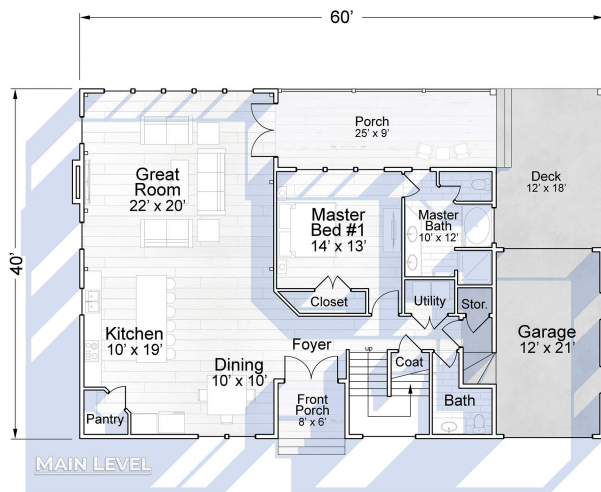

The LITTLE RIVER Cabin

House Features
 3 Bedrooms
 2 1/2 Bathrooms
 Upper & Lower Rec Area
 Open Living Area
 Master on Main Level
 Pull-Through Garage

Heated SqFt
 Main Level - 1588
 Upper Level - 654

Total
 2242

UnHeated SqFt
 Front Porch - 48
 Rear Porch (Main) - 226
 Side Porch (Main) - 230
 Balcony (Front) - 50
 Balcony (Rear) - 190
 Garage - 302

Front Elevation

Right Elevation

Rear Elevation

Left Elevation

elite crete
 LOG & TIMBER HOMES