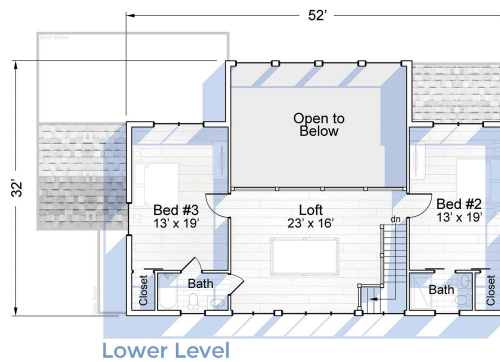

# The FOX RIVER Lodge

**House Features**  
 4 Bedrooms  
 4 1/2 Bathrooms  
 Lofted Rec Area  
 Indoor Pool (14' x 26')

**Heated SqFt**  
 Main Level - 1400  
 Upper Level - 1006  
 Lower Level - 1546  
**Total**  
 3952

**UnHeated SqFt**  
 Front Porch - 90  
 Private Porch - 104  
 Main Porch - 512  
 Pool Porch - 104  
 Lower Porch - 394  
**Total**  
 1204

Front Elevation

Right Elevation

Rear Elevation

Left Elevation

**elite crete**  
 LOG & TIMBER HOMES