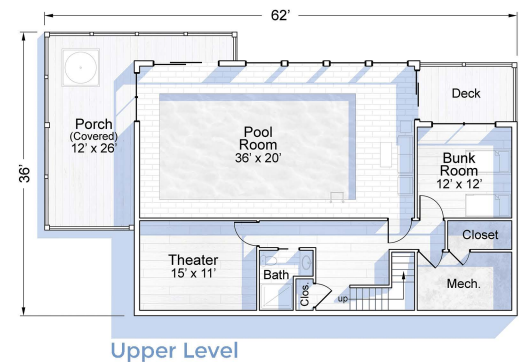

# The FOX RIVER Lodge

**House Features**  
 4 Bedrooms  
 4 1/2 Bathrooms  
 Lofted Rec Area  
 Indoor Pool (14' x 26')

**Heated SqFt**  
 Main Level - 1400  
 Upper Level - 1006  
 Lower Level - 1546  
**Total**  
 3952

**UnHeated SqFt**  
 Front Porch - 90  
 Private Porch - 104  
 Main Porch - 512  
 Pool Porch - 104  
 Lower Porch - 394  
**Total**  
 1204

Front Elevation

Right Elevation

Rear Elevation

Left Elevation

**elite crete**  
 LOG & TIMBER HOMES