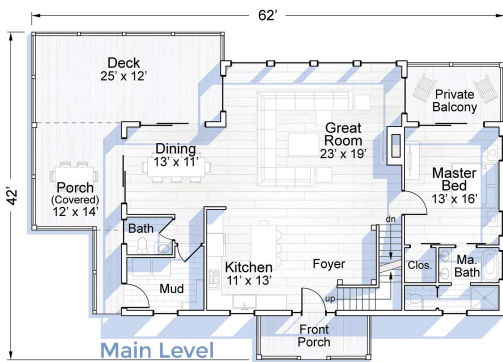

# The FOX RIVER Lodge

**House Features**  
 4 Bedrooms  
 4 1/2 Bathrooms  
 Lofted Rec Area  
 Indoor Pool (14' x 26')

**Heated SqFt**  
 Main Level - 1400  
 Upper Level - 1006  
 Lower Level - 1546  
**Total**  
 3952

**UnHeated SqFt**  
 Front Porch - 90  
 Private Porch - 104  
 Main Porch - 512  
 Pool Porch - 104  
 Lower Porch - 394  
**Total**  
 1204

Front Elevation

Right Elevation

Rear Elevation

Left Elevation

**elite crete**  
 LOG & TIMBER HOMES