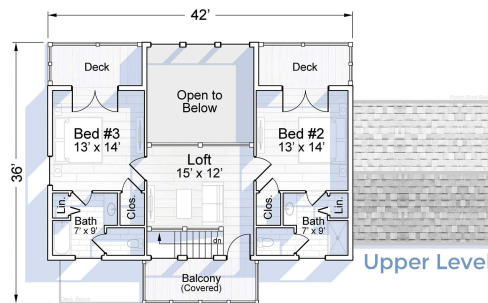

The BALD EAGLE Lodge

House Features
 4 Bedrooms
 4 1/2 Bathrooms
 Lofted Rec Area
 Open Living Area
 2-Car Garage
 Outdoor Living Porch

Heated SqFt
 Main Level - 1104
 Upper Level - 900
 Lower Level - 382
 Garage - 722
Total
 3108

UnHeated SqFt
 Front Porch - 168
 Deck/Balcony (x6) - 78
 Outdoor Living - 400
 Private Deck - 96
Total
 1132

Front Elevation

Right Elevation

Rear Elevation

Left Elevation

elite crete
 LOG & TIMBER HOMES

865-722-9446
 EliteCreteHomes.com