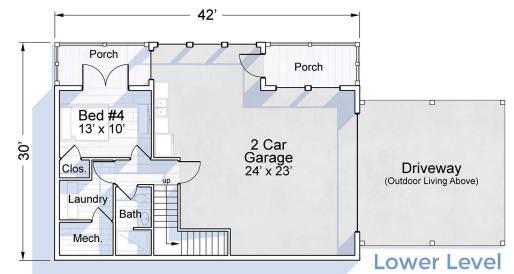

The BALD EAGLE Lodge

House Features
 4 Bedrooms
 4 1/2 Bathrooms
 Lofted Rec Area
 Open Living Area
 2-Car Garage
 Outdoor Living Porch

Heated SqFt
 Main Level - 1104
 Upper Level - 900
 Lower Level - 382
 Garage - 722
Total
 3108

UnHeated SqFt
 Front Porch - 168
 Deck/Balcony (x6) - 78
 Outdoor Living - 400
 Private Deck - 96
Total
 1132

Front Elevation

Right Elevation

Rear Elevation

Left Elevation

elite crete
 LOG & TIMBER HOMES

865-722-9446
 EliteCreteHomes.com