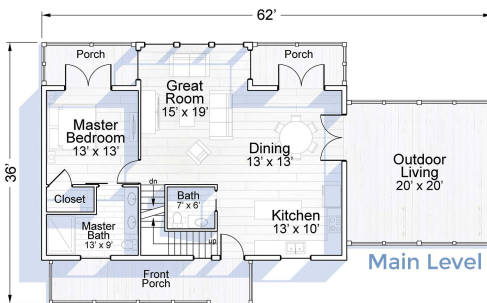

The BALD EAGLE Lodge

House Features
 4 Bedrooms
 4 1/2 Bathrooms
 Lofted Rec Area
 Open Living Area
 2-Car Garage
 Outdoor Living Porch

Heated SqFt
 Main Level - 1104
 Upper Level - 900
 Lower Level - 382
 Garage - 722
Total
 3108

UnHeated SqFt
 Front Porch - 168
 Deck/Balcony (x6) - 78
 Outdoor Living - 400
 Private Deck - 96
Total
 1132

Front Elevation

Right Elevation

Rear Elevation

Left Elevation

elite crete
 LOG & TIMBER HOMES

865-722-9446
 EliteCreteHomes.com