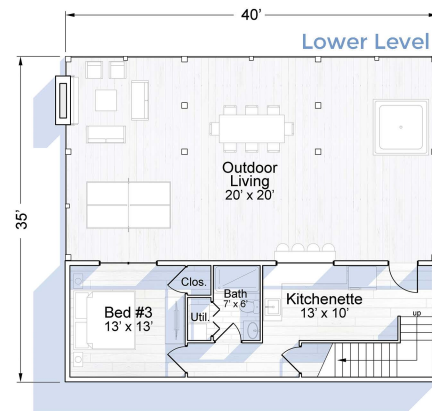

The WALNUT

House Features

- 3 Bedrooms
- 3 Bathrooms
- Lower Kitchenette
- Open Living Area
- Modern Roof Line
- Full-Story Window Wall
- Outdoor Living Porch

Heated SqFt

Main Level - 1075
Lower Level - 520

Total
1595

UnHeated SqFt

Front Porch - 96
Rear Porch - 324
Outdoor Living - 880

Total
1300

Front Elevation

Right Elevation

Rear Elevation

Left Elevation