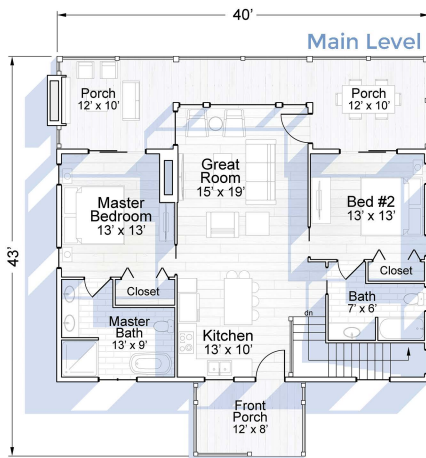

The WALNUT

House Features

- 3 Bedrooms
- 3 Bathrooms
- Lower Kitchenette
- Open Living Area
- Modern Roof Line
- Full-Story Window Wall
- Outdoor Living Porch

Heated SqFt

Main Level - 1075
Lower Level - 520

Total
1595

UnHeated SqFt

Front Porch - 96
Rear Porch - 324
Outdoor Living - 880

Total
1300

Front Elevation

Right Elevation

Rear Elevation

Left Elevation