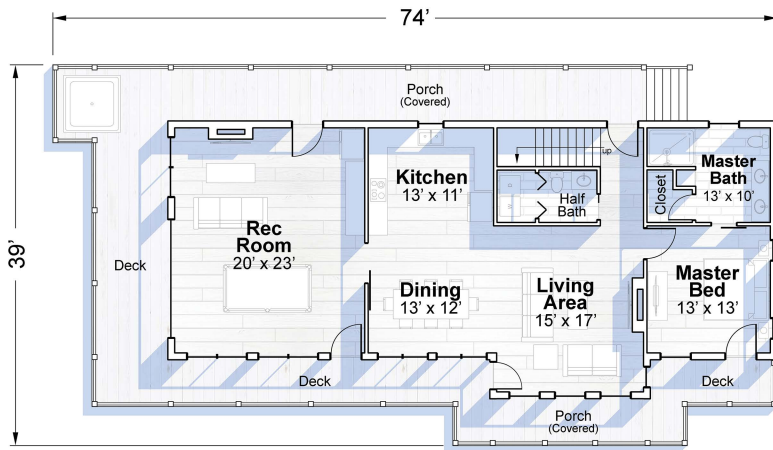

The POWDER RUN Lodge

House Features: 3 Bedrooms 3 1/2 Bathrooms 1028 SqFt Porch
 Heated Square Feet: Main - 1552 Upper - 1004 Total 2556

Front Elevation

Right Elevation

Rear Elevation

Left Elevation

elite crete
 LOG & TIMBER HOMES