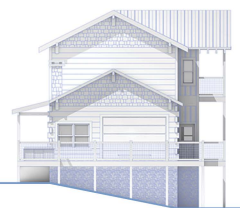

The POWDER RUN Lodge

House Features: 3 Bedrooms 3 1/2 Bathrooms 1028 SqFt Porch
 Heated Square Feet: Main - 1552 Upper - 1004 Total 2556

Front Elevation

Right Elevation

Rear Elevation

Left Elevation

elite crete
 LOG & TIMBER HOMES