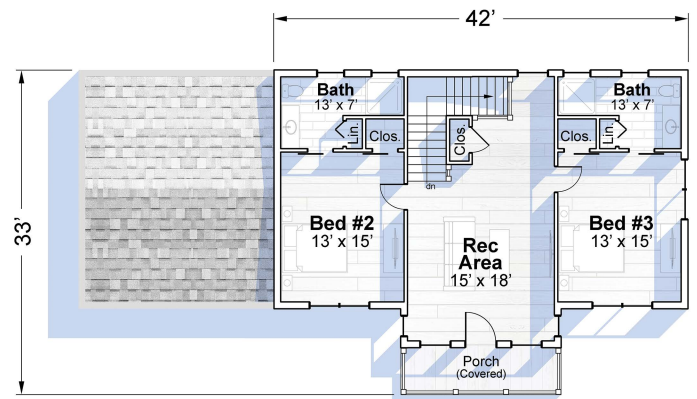

The POWDER RUN Lodge

House Features: 3 Bedrooms 3 1/2 Bathrooms 1028 SqFt Porch
 Heated Square Feet: Main - 1552 Upper - 1004 Total 2556

Front Elevation

Right Elevation

Rear Elevation

Left Elevation

elite crete
 LOG & TIMBER HOMES