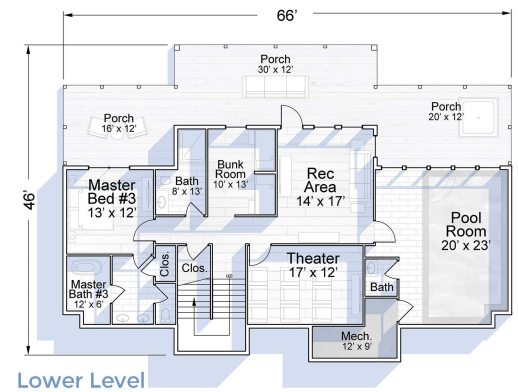

The LAUGHING PINES Lodge

House Features
 5 Master Suites
 Additional Bunk Room
 Upper & Lower Rec Area
 Open Living Area
 Theater Room
 Indoor Pool (222 Sq Ft)
 Full-Story Window Wall

Heated SqFt
 Main Level - 1878
 Upper Level - 1390
 Lower Level - 1296
 Pool Room - 582

Total
 5146

UnHeated SqFt
 Front Porch - 128
 Rear Porch (Main) - 798
 Rear Porch (Lower) - 798

Total
 1724

Front Elevation

Right Elevation

Rear Elevation

Left Elevation

elite crete
 LOG & TIMBER HOMES