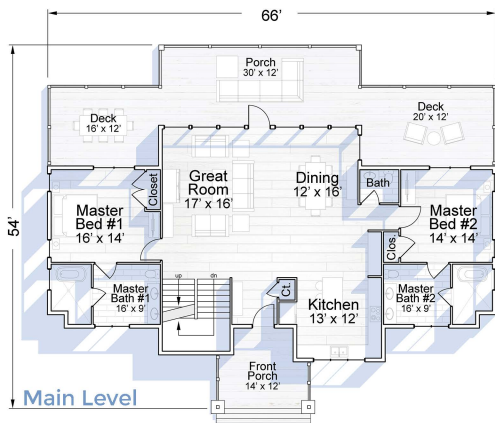

The LAUGHING PINES Lodge

House Features
 5 Master Suites
 Additional Bunk Room
 Upper & Lower Rec Area
 Open Living Area
 Theater Room
 Indoor Pool (222 Sq Ft)
 Full-Story Window Wall

Heated SqFt
 Main Level - 1878
 Upper Level - 1390
 Lower Level - 1296
 Pool Room - 582

Total
 5146

UnHeated SqFt
 Front Porch - 128
 Rear Porch (Main) - 798
 Rear Porch (Lower) - 798

Total
 1724

Front Elevation

Right Elevation

Rear Elevation

Left Elevation

elite crete
 LOG & TIMBER HOMES