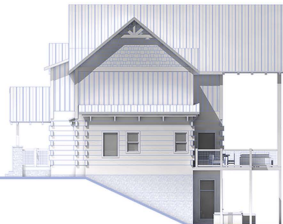

The LAUGHING PINES Lodge

House Features
 5 Master Suites
 Additional Bunk Room
 Upper & Lower Rec Area
 Open Living Area
 Theater Room
 Indoor Pool (222 Sq Ft)
 Full-Story Window Wall

Heated SqFt
 Main Level - 1878
 Upper Level - 1390
 Lower Level - 1296
 Pool Room - 582

Total
 5146

UnHeated SqFt
 Front Porch - 128
 Rear Porch (Main) - 798
 Rear Porch (Lower) - 798

Total
 1724

Front Elevation

Right Elevation

Rear Elevation

Left Elevation

elite crete
 LOG & TIMBER HOMES