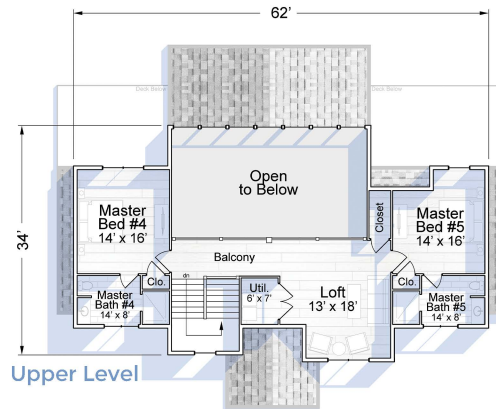

The LAUGHING PINES Lodge

House Features
 5 Master Suites
 Additional Bunk Room
 Upper & Lower Rec Area
 Open Living Area
 Theater Room
 Indoor Pool (222 Sq Ft)
 Full-Story Window Wall

Heated SqFt
 Main Level - 1878
 Upper Level - 1390
 Lower Level - 1296
 Pool Room - 582

Total
 5146

UnHeated SqFt
 Front Porch - 128
 Rear Porch (Main) - 798
 Rear Porch (Lower) - 798

Total
 1724

Front Elevation

Right Elevation

Rear Elevation

Left Elevation

elite crete
 LOG & TIMBER HOMES