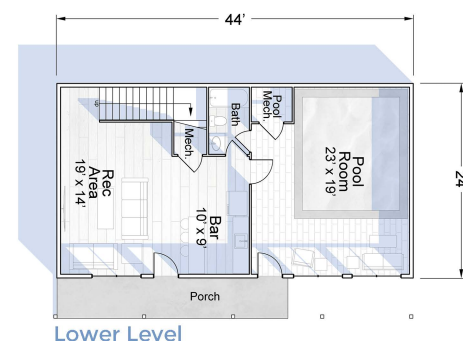

The IVY MOUNTAIN Lodge

House Features
 3 Beds/3 Baths
 Open Living Area
 Lofted Rec Area
 Indoor Pool (168 Sq Ft)
 Lower Den & Wet Bar

Heated SqFt
 Main Level - 1056
 Upper Level - 674
 Lower Level - 1056

Total
 2786

UnHeated SqFt
 Porch - 498
 Patio - 142

Front Elevation

Right Elevation

Rear Elevation

Left Elevation

elite crete
 LOG & TIMBER HOMES

865-722-9446
 EliteCreteHomes.com