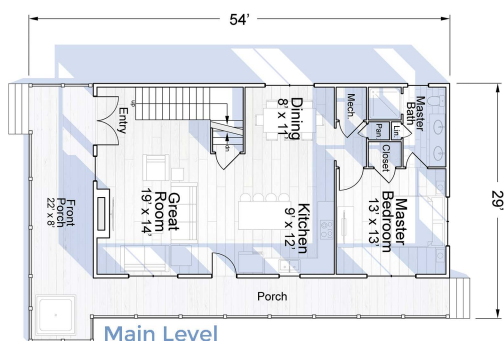

The IVY MOUNTAIN Lodge

House Features
 3 Beds/3 Baths
 Open Living Area
 Lofted Rec Area
 Indoor Pool (168 Sq Ft)
 Lower Den & Wet Bar

Heated SqFt
 Main Level - 1056
 Upper Level - 674
 Lower Level - 1056

Total
 2786

UnHeated SqFt
 Porch - 498
 Patio - 142

Front Elevation

Right Elevation

Rear Elevation

Left Elevation

elite crete
 LOG & TIMBER HOMES

865-722-9446
 EliteCreteHomes.com