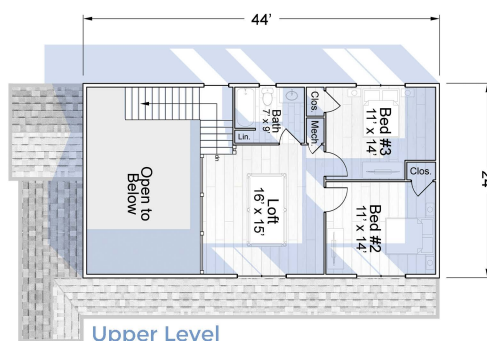

The IVY MOUNTAIN Lodge

House Features
 3 Beds/3 Baths
 Open Living Area
 Lofted Rec Area
 Indoor Pool (168 Sq Ft)
 Lower Den & Wet Bar

Heated SqFt
 Main Level - 1056
 Upper Level - 674
 Lower Level - 1056

Total
 2786

UnHeated SqFt
 Porch - 498
 Patio - 142

Front Elevation

Right Elevation

Rear Elevation

Left Elevation

elite crete
 LOG & TIMBER HOMES

865-722-9446
 EliteCreteHomes.com