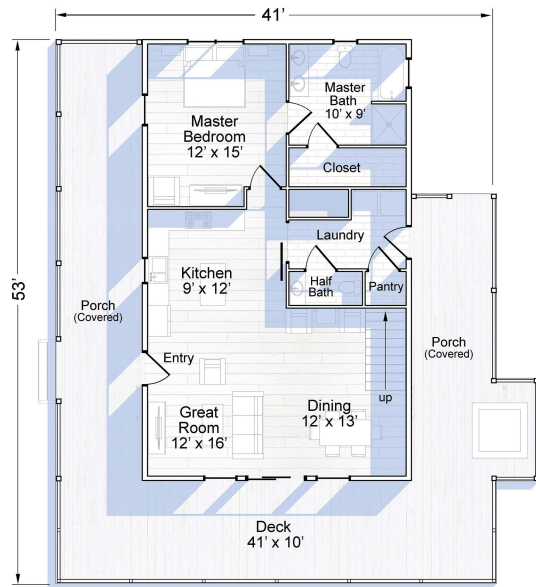

The GATLINBURG

House Features: 3 Bedrooms 2 1/2 Bathrooms 1018 SqFt Porch
 Heated Square Feet: Main - 1075 Upper - 720 Total 1795

Front Elevation

Right Elevation

Rear Elevation

Left Elevation

elite crete
 LOG & TIMBER HOMES