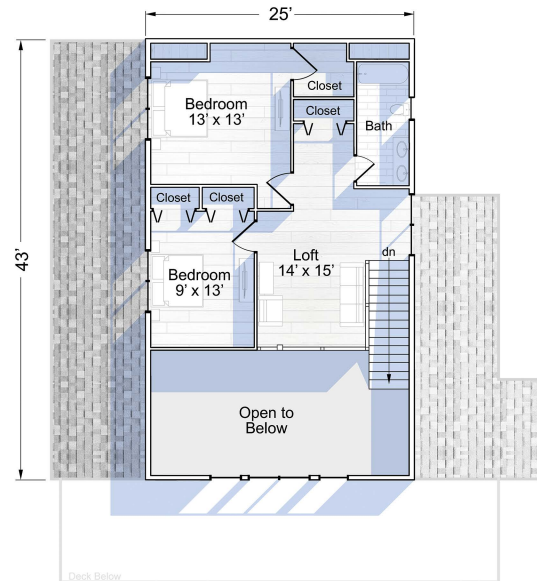

The GATLINBURG

House Features: 3 Bedrooms 2 1/2 Bathrooms 1018 SqFt Porch
 Heated Square Feet: Main - 1075 Upper - 720 Total 1795

Front Elevation

Right Elevation

Rear Elevation

Left Elevation

elite crete
 LOG & TIMBER HOMES